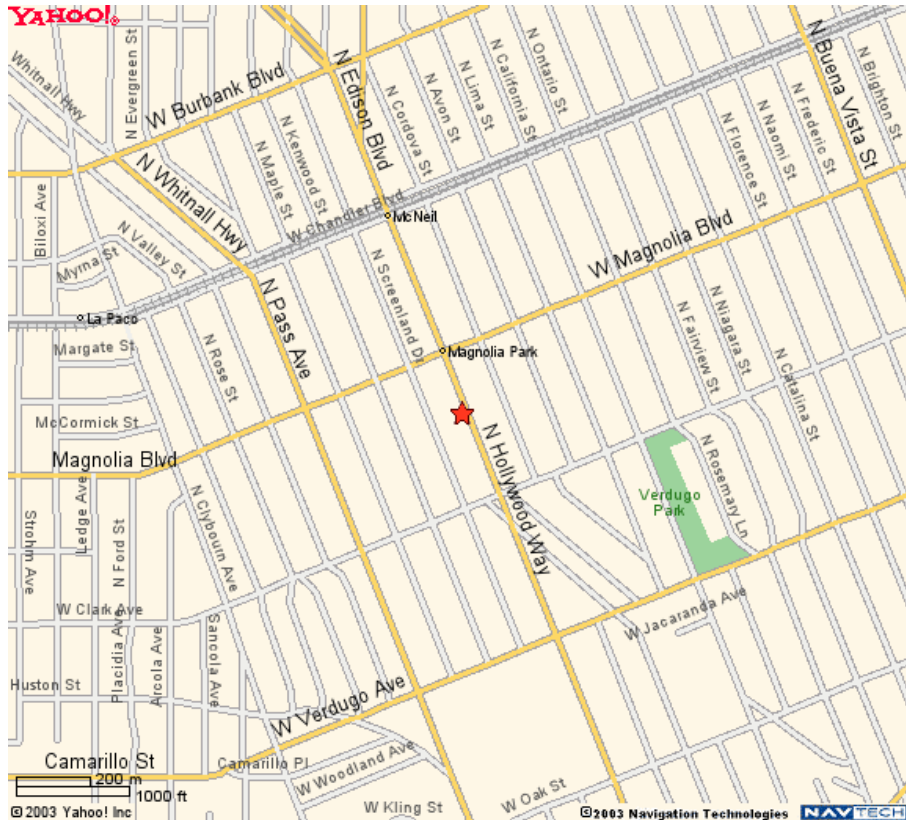

919 N. Hollywood Way, Burbank, CA 91505
818 303-1436 Fax 818 303-1432

Directions:

1. From the Golden State Freeway (Interstate 5): From the North: Take the Hollywood Way Exit and right (South) past Burbank Airport. Smart Post is just past Magnolia, on the Right.
2. From the Ventura Freeway (101). From the West (Encino Area) continue onto the 134 Freeway. Exit at Pass Avenue. Turn left and continue to Magnolia. Turn right on Hollywood Way. Smart Post Sound is on your right.
3. From the Ventura Freeway (101/134). From the East (Glendale) Exit at Hollywood Way. Go left at the off ramp and then right on Hollywood Way. Smart Post Sound is 1 mile up on the left.
4. From Hollywood. Take the Hollywood Freeway (101) North and exit at Barham Blvd. Barham turns into Olive. Continue to Hollywood Way and go Left. Smart Post Sound is 1 mile up on the left.

Client Parking is off the alley to the rear.