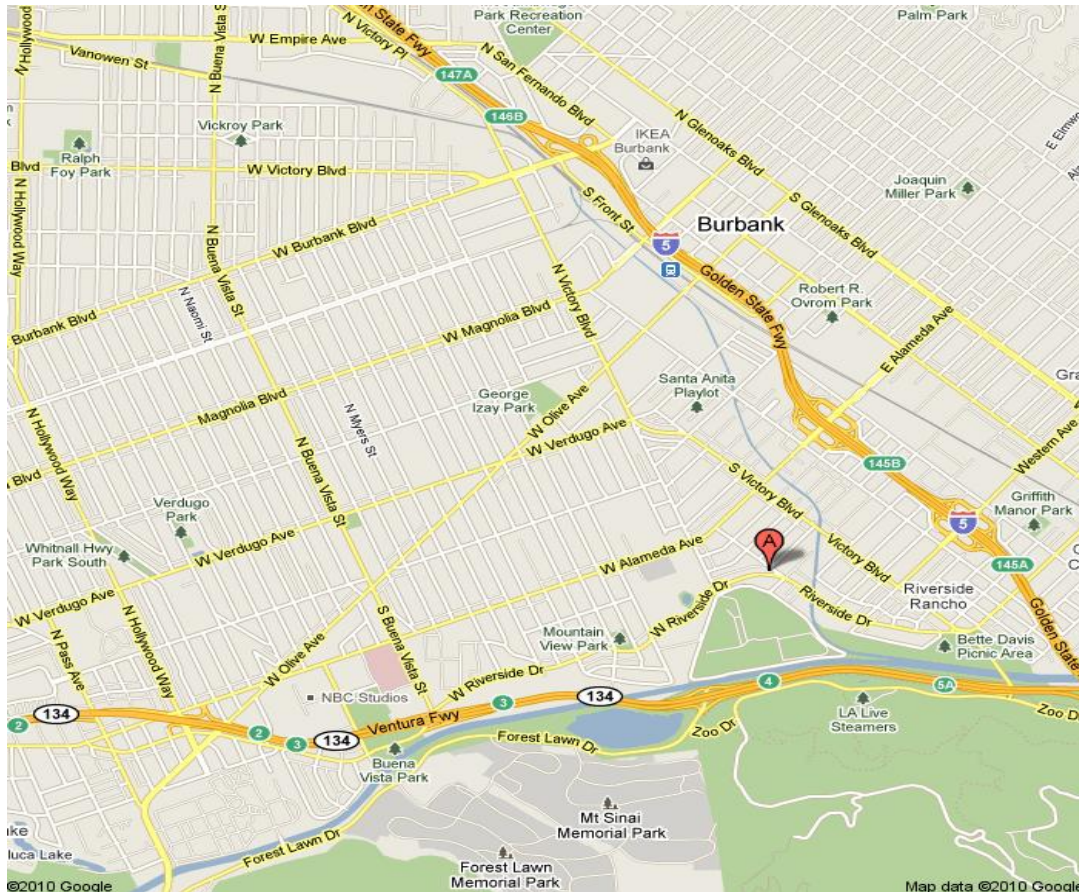

## Directions:

1. From the Golden State Freeway (Interstate 5): Take the Western Avenue (Westbound) Offramp. Take Western Avenue to Riverside and turn Right. Smart Post is just past Chavez on the Right.
2. From the Ventura Freeway (101). From the West (Encino Area) continue onto the 134 Freeway. Exit Victory. Turn left and continue to Riverside. Turn left on Riverside. Smart Post Sound is ½ mile on your right.
3. From the Ventura Freeway (101/134). From the Ventura Freeway (134 Glendale Area) Merge to the I-5 North. Take the Western Avenue (West) go Right. Take Western Avenue to Riverside and turn Right. Smart Post is just past Chavez on the Right.
4. From Hollywood. Take the Hollywood Freeway (101) North and exit at Barham Blvd. Just before Warner Bros Studios take Forest Lawn Blvd and go Right. Take Forest Lawn all the way to the 134 East On ramp. Go one exit and get off at Victory. Turn left and continue to Riverside. Turn left on Riverside. Smart Post Sound is ½ mile on your right.

**Client Parking is in Front**